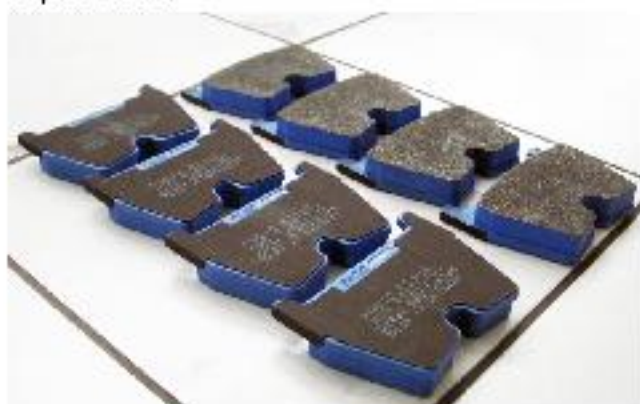

Article-no	Description
------------	-------------

2TT350050360

Sport brake pad for OEM front rotors - Stage I

Note: Available for following models:

TT, TT S-Line

2TT40001010GPDC

Floor matt set - BLACK with 'PPI' lettering in body color matching piping