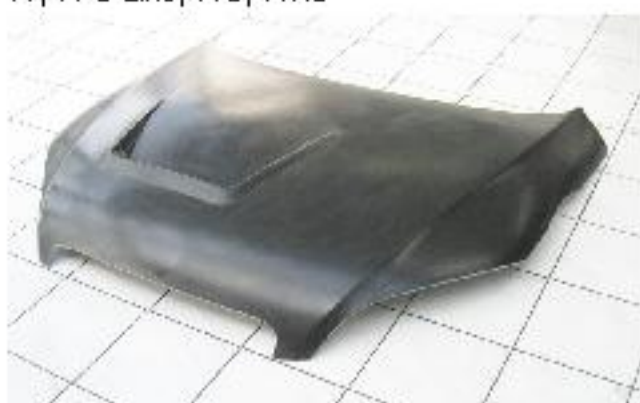

Article-no	Description
2TT100150111	PPI PSTT Sport - Front bumper incl. front spoiler Stage 2 - S-line incl. Mounting material Note: Available for following modells: TT, TT S-Line, TTS, TTRS
2TT100250011	PPI PSTT Sport - Engine hood in CARBON fiber incl. air channels for better engine cooling Note: Available for following modells: TT, TT S-Line, TTS, TTRS
2TT100350200	PPI PSTT - Front Windshield Spoiler, GFK / Fiberglass (off-road use, without TÜV) Note: Available for following modells: TT, TT S-Line, TTS, TTRS
2TT100510001	PPI PSTT - side skirt - with brake channel opening and mesh - 2 pieces - GFK / FIBERGLASS Note: Available for following modells: TT, TT S-Line, TTS, TTRS